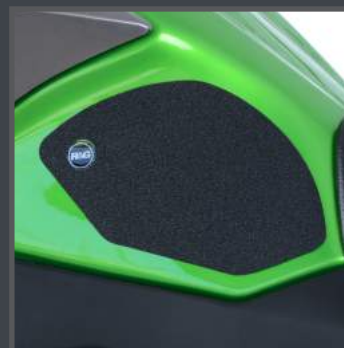

KAWASAKI

WWW.RG-RACING.COM

VERSYS-X 300

KAWASAKI VERSYS-X 300

ADVENTURE BARS
AB0029BK

BIKE COVER
BC0007BK

BAR END SLIDERS
BE0083BK

AERO CRASH PROTECTORS
CP0434BL/WH

ENGINE CASE COVERS
ECC0139BK (LEFT SIDE) ECC0245BK (RIGHT SIDE)

EXHAUST PROTECTOR
EP0020BK

TANK TRACTION GRIPS
EZR431BL/CL

FRONT INDICATOR ADAPTERS
FAP0016BK

FENDER EXTENDER
FERG0348BK/CL

LEVER GUARDS
LG0011C (CARBON) MLG0011 (MOULDED)